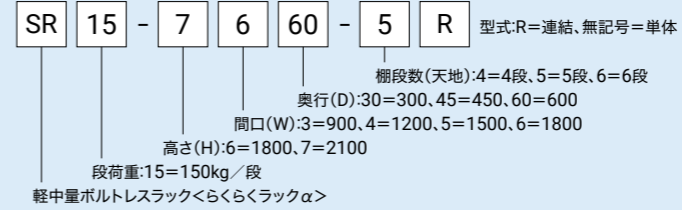

品番説明

※H・W・Dは呼寸です。

高さ(H)/2100タイプ

棚段数(天地)	段数	奥行(D)	間口(W)				
			900	1200	1500	1800	
4段	300	単体	SR15-7330-4	SR15-7430-4	SR15-7530-4	SR15-7630-4	
			¥28,100	¥31,600	¥35,200	¥41,100	
		増連	SR15-7330-4R	SR15-7430-4R	SR15-7530-4R	SR15-7630-4R	
			¥23,100	¥26,600	¥30,300	¥36,100	
		450	単体	SR15-7345-4	SR15-7445-4	SR15-7545-4	SR15-7645-4
			¥31,500	¥36,000	¥40,200	¥48,400	
	増連	SR15-7345-4R	SR15-7445-4R	SR15-7545-4R	SR15-7645-4R		
		¥26,600	¥31,000	¥35,300	¥43,500		
	600	単体	SR15-7360-4	SR15-7460-4	SR15-7560-4	SR15-7660-4	
			¥34,400	¥40,100	¥48,300	¥57,600	
		増連	SR15-7360-4R	SR15-7460-4R	SR15-7560-4R	SR15-7660-4R	
			¥30,000	¥35,200	¥43,400	¥52,200	
5段		300	単体	SR15-7330-5	SR15-7430-5	SR15-7530-5	SR15-7630-5
			¥31,200	¥35,400	¥39,700	¥46,800	
増連	SR15-7330-5R	SR15-7430-5R	SR15-7530-5R	SR15-7630-5R			
	¥26,300	¥30,400	¥34,700	¥41,800			
450	単体	SR15-7345-5	SR15-7445-5	SR15-7545-5	SR15-7645-5		
		¥35,400	¥40,800	¥45,900	¥55,800		
	増連	SR15-7345-5R	SR15-7445-5R	SR15-7545-5R	SR15-7645-5R		
		¥30,400	¥35,900	¥41,000	¥50,900		
	600	単体	SR15-7360-5	SR15-7460-5	SR15-7560-5	SR15-7660-5	
		¥39,200	¥45,900	¥55,900	¥67,200		
増連	SR15-7360-5R	SR15-7460-5R	SR15-7560-5R	SR15-7660-5R			
	¥34,700	¥41,000	¥51,000	¥61,800			
6段	300	単体	SR15-7330-6	SR15-7430-6	SR15-7530-6	SR15-7630-6	
			¥34,300	¥39,200	¥44,100	¥52,500	
		増連	SR15-7330-6R	SR15-7430-6R	SR15-7530-6R	SR15-7630-6R	
			¥29,400	¥34,200	¥39,200	¥47,500	
		450	単体	SR15-7345-6	SR15-7445-6	SR15-7545-6	SR15-7645-6
			¥39,300	¥45,600	¥51,600	¥63,200	
	増連	SR15-7345-6R	SR15-7445-6R	SR15-7545-6R	SR15-7645-6R		
		¥34,300	¥40,700	¥46,700	¥58,300		
	600	単体	SR15-7360-6	SR15-7460-6	SR15-7560-6	SR15-7660-6	
			¥43,900	¥51,700	¥63,500	¥76,800	
		増連	SR15-7360-6R	SR15-7460-6R	SR15-7560-6R	SR15-7660-6R	
			¥39,500	¥46,800	¥58,600	¥71,400	

段増し

奥行(D)	間口(W)			
	900	1200	1500	1800
300	SRT-310	SRT-410	SRT-510	SRT-610
	¥3,200	¥3,800	¥4,500	¥5,700
450	SRT-315	SRT-415	SRT-515	SRT-615
	¥3,900	¥4,900	¥5,700	¥7,500
600	SRT-320	SRT-420	SRT-520	SRT-620
	¥4,800	¥5,800	¥7,600	¥9,600

※棚板表寸はW-45mm、D-15mmとなります。